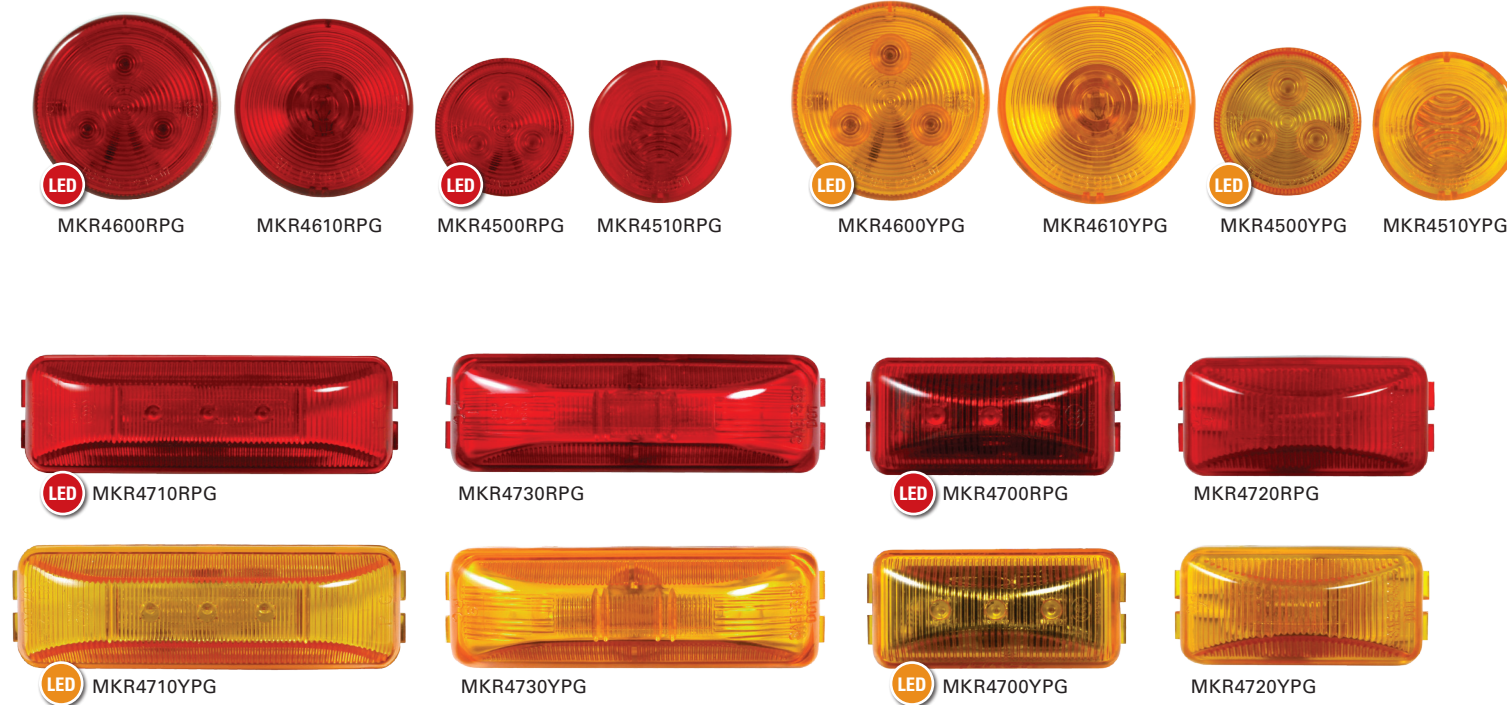

STOP/TAIL/TURN LAMPS

Material: **Polycarbonate**
Volts: **12 volts**
Termination: **Female Pin**
Pigtail: **PGT6700NPG**
Pack Quantity: **24 pcs**

Description	Color	Part Number	FMVSS	Amps	Grommet	Flange
4" 10-Diode LED Stop/Tail/Turn Lamp	Red	STT5100RPG	S, T, I, P	.240/.022	GRM4300BPG	BRK4230GPG
4" 12-Diode LED Turn Signal Lamp	Yellow	TUR5100YPG	I	.290	GRM4300BPG	BRK4230GPG
6" 10-Diode LED Stop/Tail/Turn Lamp	Red	STT5000RPG	I6, P2, S2, T	.248/.024	GRM4310BPG	BRK4220GPG
6" 12-Diode LED Turn Signal Lamp	Yellow	TUR5000YPG	I	.290	GRM4310BPG	BRK4220GPG
4" Incandescent Stop/Tail/Turn Lamp	Red	STT5110RPG	S, T, I, P	2.1/.48	GRM4300BPG	BRK4230GPG
4" Incandescent Turn Signal Lamp	Yellow	TUR5110YPG	I	2.1/.48	GRM4300BPG	BRK4230GPG
6" Incandescent Stop/Tail/Turn Lamp	Red	STT5010RPG	I6, P2, S2,	2.1/.59	GRM4310BPG	BRK4220GPG
6" Incandescent Turn Signal Lamp	Yellow	TUR5010YPG	I	2.1/.59	GRM4310BPG	BRK4220GPG

BACK-UP LAMPS

Description	Part Number	FMVSS	Amps	Grommet	Flange
4" 10-Diode LED Dual-System Backup Lamp	BUP5100CPG	R (2)	.124	GRM4300BPG	BRK4230GPG
4" Incandescent Dual-System Backup Lamp	BUP5110CPG	R (2)	2.1	GRM4300BPG	BRK4230GPG

Material: **Polycarbonate**
Volts: **12 volts**
Termination: **Female Pin**
Pigtail: **PGT6700NPG**
Pack Quantity: **24 pcs**

CLEARANCE/MARKER LAMPS

ROUND